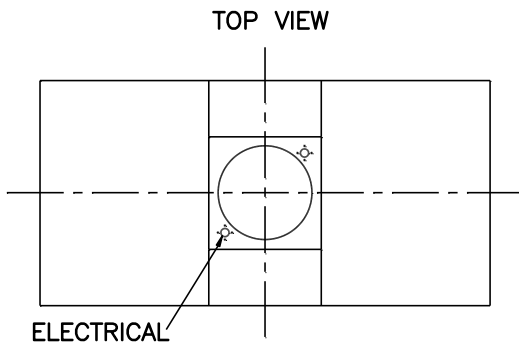

COSMOPOLITAN

CEILING MOUNT

WWW.AMOREDESIGNFACTORY.COM

TEL: 855-72-AMORE

(26673)

CUSTOM SIZES AND CONFIGURATIONS AVAILABLE UPON REQUEST

FAN SPECIFICATIONS

OPTIONAL

1 FAN = 600 CFM = 6" DUCT

2 FANS = 1200 CFM =10" DUCT

Phase		1~
Nominal voltage	VAC	115
Frequency	Hz	60
Type of data definition		ml
Valid for approval / standard		CE
Speed	min⁻¹	2000
Power input	W	430
Current draw	A	3.75
Motor capacitor	µF	25
Capacitor voltage	VDB	240
Capacitor standard		P2 (CE)
Min. back pressure	Pa	100
Max. ambient temperature	°C	40

HALOGEN BULB SPECIFICATIONS

LED LIGHTING AVAILABLE UPON REQUEST

PACKING INFO	120V 50W GX5.3
NOMINAL VOLTAGE (V)	120
NOMINAL WATTAGE(W) +/- 10%	49.5
BASE	GX5.3
DIAMETER (IN)	1.96
OVERALL LENGTH (IN)	1.89