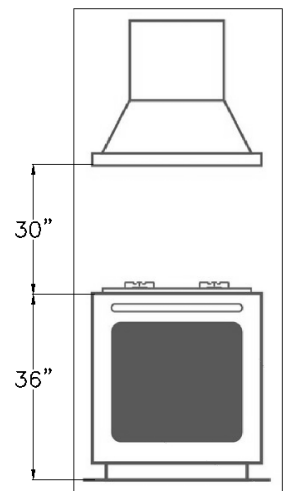

RECOMMENDED MOUNTING HEIGHT FOR OPTIMAL PERFORMANCE

COSMOPOLITAN CEILING MOUNT INCLUDED WITH:

DUCT LOCATION: CENTERED TOP *OFF-CENTERED LOCATION AVAILABLE UPON REQUEST*

HALOGEN LIGHTING: 2 LIGHTS 30"- 42", 3 LIGHTS 48"- 60" *ADDITIONAL LIGHTS AVAILABLE UPON REQUEST*

LIGHT AND FAN SWITCHES IN HOOD: VARIABLE SWITCHES WITH OFF POSITION *REMOTE SWITCHES AVAILABLE UPON REQUEST*