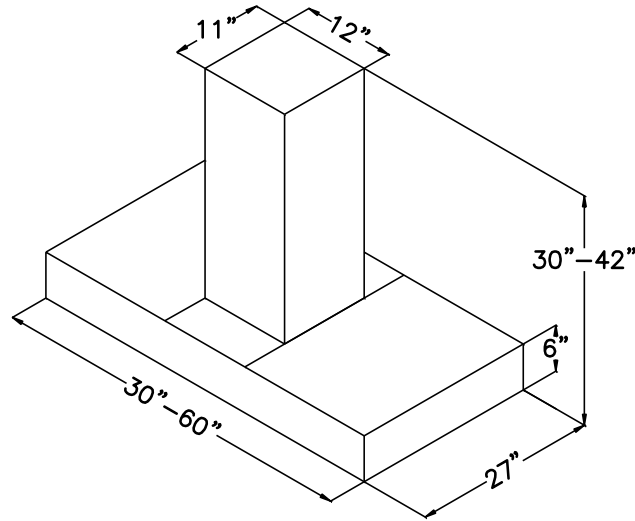

COSMOPOLITAN

CEILING MOUNT

WWW.AMOREDESIGNFACTORY.COM

TEL: 855-72-AMORE

(26673)

CUSTOM SIZES AND CONFIGURATIONS AVAILABLE UPON REQUEST

FAN SPECIFICATIONS

OPTIONAL

1 FAN = 600 CFM = 6" DUCT

2 FANS = 1200 CFM =10" DUCT

Phase		1~
Nominal voltage	VAC	115
Frequency	Hz	60
Type of data definition		ml
Valid for approval / standard		CE
Speed	min⁻¹	2000
Power input	W	430
Current draw	A	3.75
Motor capacitor	µF	25
Capacitor voltage	VDB	240
Capacitor standard		P2 (CE)
Min. back pressure	Pa	100
Max. ambient temperature	°C	40

HALOGEN BULB SPECIFICATIONS

LED LIGHTING AVAILABLE UPON REQUEST

PACKING INFO	120V 50W GX5.3
NOMINAL VOLTAGE (V)	120
NOMINAL WATTAGE(W) +/- 10%	49.5
BASE	GX5.3
DIAMETER (IN)	1.96
OVERALL LENGTH (IN)	1.89