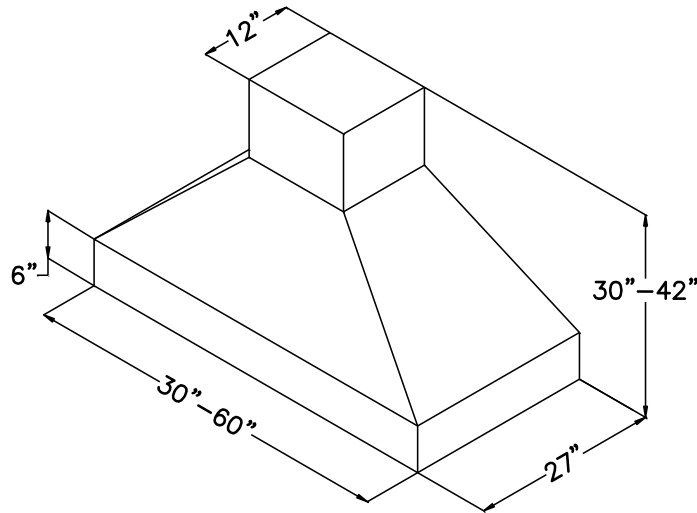

BARBECUE

CEILING MOUNT

WWW.AMOREDESIGNFACTORY.COM

TEL: 855-72-AMORE

(26673)