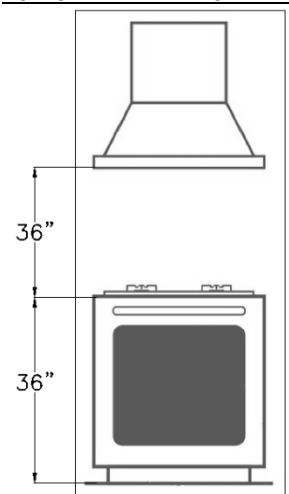

RECOMMENDED MOUNTING HEIGHT FOR OPTIMAL PERFORMANCE

BARBECUE CEILING MOUNT INCLUDED WITH:

DUCT LOCATION: CENTERED TOP *OFF-CENTERED LOCATION AVAILABLE UPON REQUEST*

HALOGEN LIGHTING: 2 LIGHTS 30"- 42", 3 LIGHTS 48"- 60" *ADDITIONAL LIGHTS AVAILABLE UPON REQUEST*

LIGHT AND FAN SWITCHES IN HOOD: VARIABLE SWITCHES WITH OFF POSITION *REMOTE SWITCHES AVAILABLE UPON REQUEST*