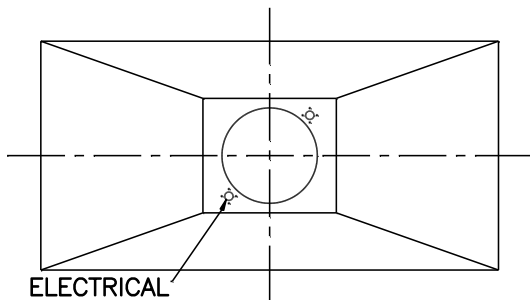

BARBECUE

CEILING MOUNT

WWW.AMOREDESIGNFACTORY.COM

TEL: 855-72-AMORE

(26673)

TOP VIEW

CUSTOM SIZES AND CONFIGURATIONS AVAILABLE UPON REQUEST

FAN SPECIFICATIONS

OPTIONAL

1 FAN = 600 CFM = 6" DUCT

2 FANS = 1200 CFM = 10" DUCT

Phase		1~
Nominal voltage	VAC	115
Frequency	Hz	60
Type of data definition		ml
Valid for approval / standard		CE
Speed	min⁻¹	2000
Power input	W	430
Current draw	A	3.75
Motor capacitor	µF	25
Capacitor voltage	VDB	240
Capacitor standard		P2 (CE)
Min. back pressure	Pa	100
Max. ambient temperature	°C	40

HALOGEN BULB SPECIFICATIONS

LED LIGHTING AVAILABLE UPON REQUEST

PACKING INFO	120V 50W GX5.3
NOMINAL VOLTAGE (V)	120
NOMINAL WATTAGE(W) +/- 10%	49.5
BASE	GX5.3
DIAMETER (IN)	1.96
OVERALL LENGTH (IN)	1.89

RECOMMENDED MOUNTING HEIGHT FOR OPTIMAL PERFORMANCE

BARBECUE CEILING MOUNT INCLUDED WITH:

DUCT LOCATION: CENTERED TOP *OFF-CENTERED LOCATION AVAILABLE UPON REQUEST*

HALOGEN LIGHTING: 2 LIGHTS 30"- 42", 3 LIGHTS 48"- 60" *ADDITIONAL LIGHTS AVAILABLE UPON REQUEST*

LIGHT AND FAN SWITCHES IN HOOD: VARIABLE SWITCHES WITH OFF POSITION *REMOTE SWITCHES AVAILABLE UPON REQUEST*