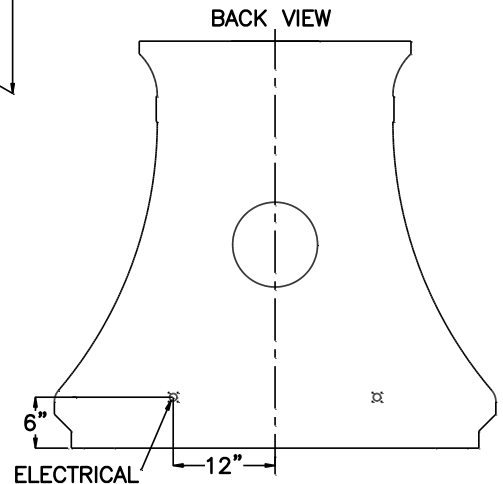

ARTISAN

WALL MOUNT

WWW.AMOREDESIGNFACTORY.COM

TEL: 855-72-AMORE

(26673)

CUSTOM SIZES AND CONFIGURATIONS AVAILABLE UPON REQUEST

FAN SPECIFICATIONS

OPTIONAL

1 FAN = 600 CFM = 6" DUCT

2 FANS = 1200 CFM =10" DUCT

Phase		1~
Nominal voltage	VAC	115
Frequency	Hz	60
Type of data definition		ml
Valid for approval / standard		CE
Speed	min⁻¹	2000
Power input	W	430
Current draw	A	3.75
Motor capacitor	µF	25
Capacitor voltage	VDB	240
Capacitor standard		P2 (CE)
Min. back pressure	Pa	100
Max. ambient temperature	°C	40

HALOGEN BULB SPECIFICATIONS

LED LIGHTING AVAILABLE UPON REQUEST

PACKING INFO	120V 50W GX5.3
NOMINAL VOLTAGE (V)	120
NOMINAL WATTAGE(W) +/- 10%	49.5
BASE	GX5.3
DIAMETER (IN)	1.96
OVERALL LENGTH (IN)	1.89