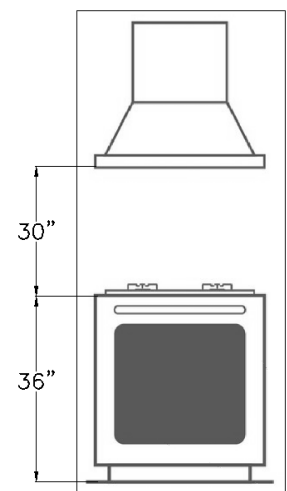

RECOMMENDED MOUNTING HEIGHT FOR OPTIMAL PERFORMANCE

ARTISAN WALL MOUNT INCLUDED WITH:

DUCT LOCATION: CENTERED TOP OR BACK *OFF-CENTERED LOCATION AVAILABLE UPON REQUEST*

HALOGEN LIGHTING: 2 LIGHTS 30"- 42", 3 LIGHTS 48"- 60" *ADDITIONAL LIGHTS AVAILABLE UPON REQUEST*

LIGHT AND FAN SWITCHES IN HOOD: VARIABLE SWITCHES WITH OFF POSITION *REMOTE SWITCHES AVAILABLE UPON REQUEST*