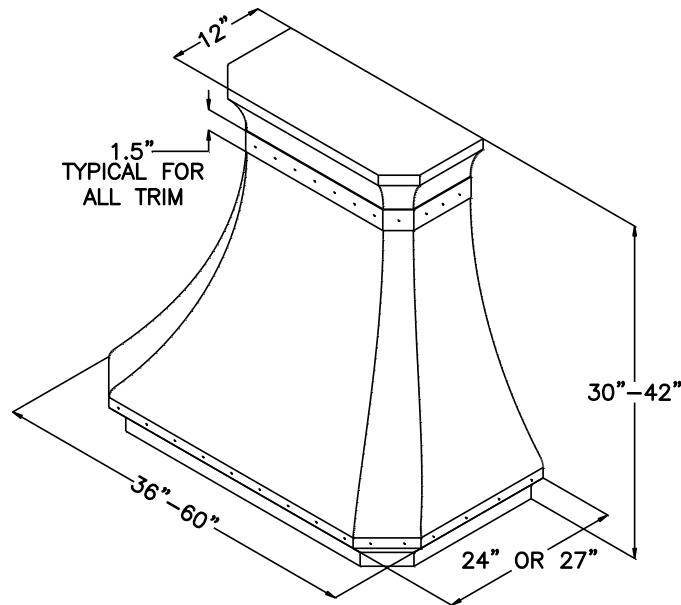

ARTISAN

WALL MOUNT

WWW.AMOREDESIGNFACTORY.COM

TEL: 855-72-AMORE

(26673)

CUSTOM SIZES AND CONFIGURATIONS AVAILABLE UPON REQUEST

FAN SPECIFICATIONS

OPTIONAL

1 FAN = 600 CFM = 6" DUCT

2 FANS = 1200 CFM =10" DUCT

Phase		1~
Nominal voltage	VAC	115
Frequency	Hz	60
Type of data definition		ml
Valid for approval / standard		CE
Speed	min⁻¹	2000
Power input	W	430
Current draw	A	3.75
Motor capacitor	µF	25
Capacitor voltage	VDB	240
Capacitor standard		P2 (CE)
Min. back pressure	Pa	100
Max. ambient temperature	°C	40

HALOGEN BULB SPECIFICATIONS

LED LIGHTING AVAILABLE UPON REQUEST

PACKING INFO	120V 50W GX5.3
NOMINAL VOLTAGE (V)	120
NOMINAL WATTAGE(W) +/- 10%	49.5
BASE	GX5.3
DIAMETER (IN)	1.96
OVERALL LENGTH (IN)	1.89