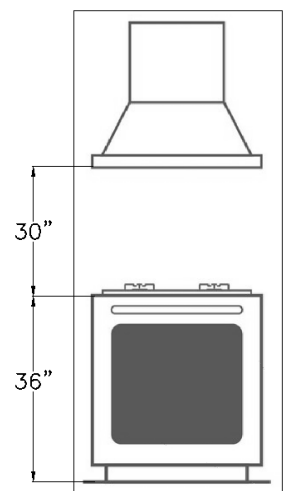

RECOMMENDED MOUNTING HEIGHT FOR OPTIMAL PERFORMANCE

ARTISAN CEILING MOUNT INCLUDED WITH:

DUCT LOCATION: CENTERED TOP *OFF-CENTERED LOCATION AVAILABLE UPON REQUEST*

HALOGEN LIGHTING: 2 LIGHTS 30"- 42", 3 LIGHTS 48"- 60" *ADDITIONAL LIGHTS AVAILABLE UPON REQUEST*

LIGHT AND FAN SWITCHES IN HOOD: VARIABLE SWITCHES WITH OFF POSITION *REMOTE SWITCHES AVAILABLE UPON REQUEST*