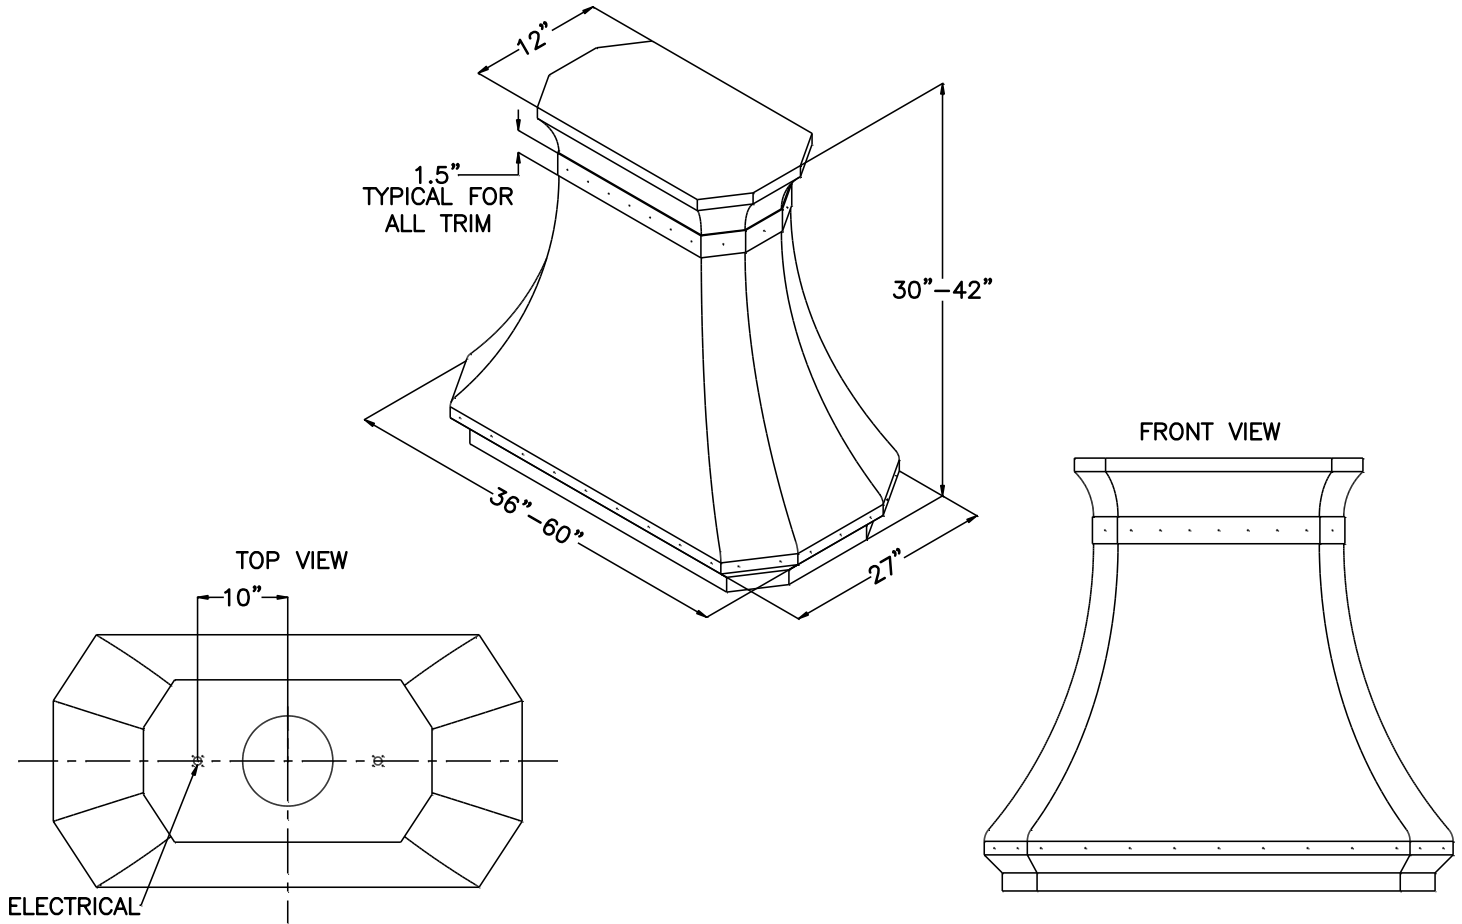

ARTISAN

CEILING MOUNT

WWW.AMOREDESIGNFACTORY.COM
TEL: 855-72-AMORE
(26673)

CUSTOM SIZES AND CONFIGURATIONS AVAILABLE UPON REQUEST

FAN SPECIFICATIONS

OPTIONAL

1 FAN = 600 CFM = 6" DUCT

2 FANS = 1200 CFM =10" DUCT

Phase		1~
Nominal voltage	VAC	115
Frequency	Hz	60
Type of data definition		ml
Valid for approval / standard		CE
Speed	min⁻¹	2000
Power input	W	430
Current draw	A	3.75
Motor capacitor	µF	25
Capacitor voltage	VDB	240
Capacitor standard		P2 (CE)
Min. back pressure	Pa	100
Max. ambient temperature	°C	40

HALOGEN BULB SPECIFICATIONS

LED LIGHTING AVAILABLE UPON REQUEST

PACKING INFO	120V 50W GX5.3
NOMINAL VOLTAGE (V)	120
NOMINAL WATTAGE(W) +/- 10%	49.5
BASE	GX5.3
DIAMETER (IN)	1.96
OVERALL LENGTH (IN)	1.89